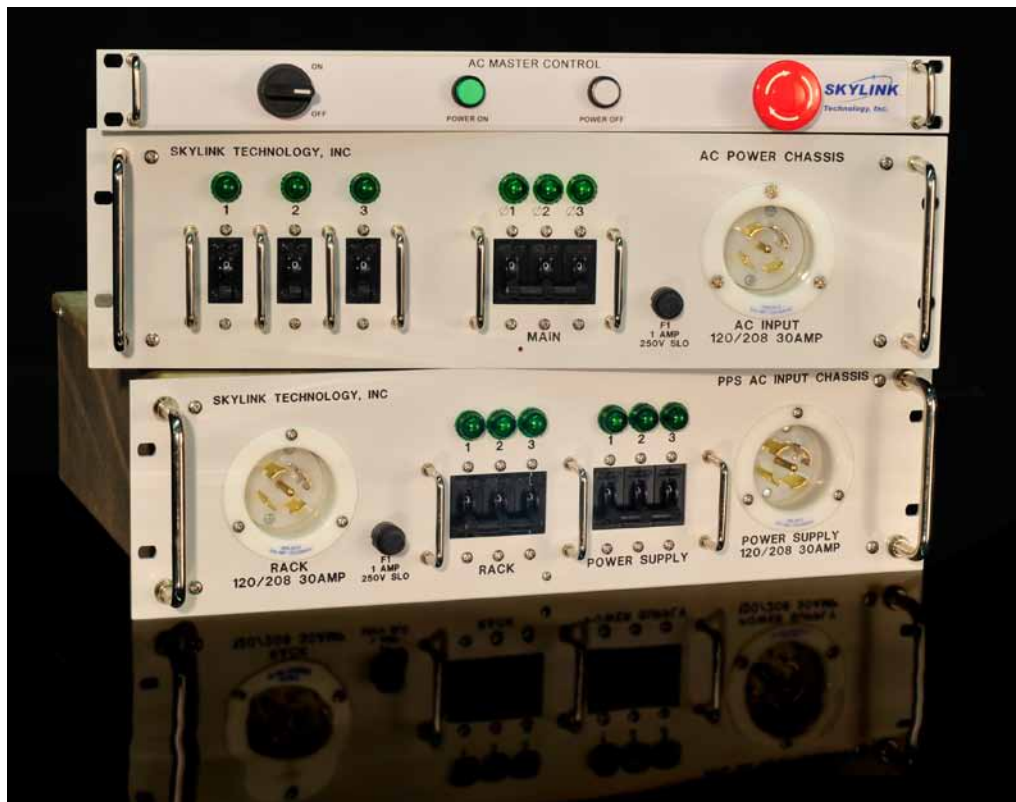

AC Power Distribution Chassis

Custom AC power distribution chassis provide power distribution for test equipment consoles.

Features:

Custom power distribution chassis, provide user sophisticated power management and distribution needs to test racks.