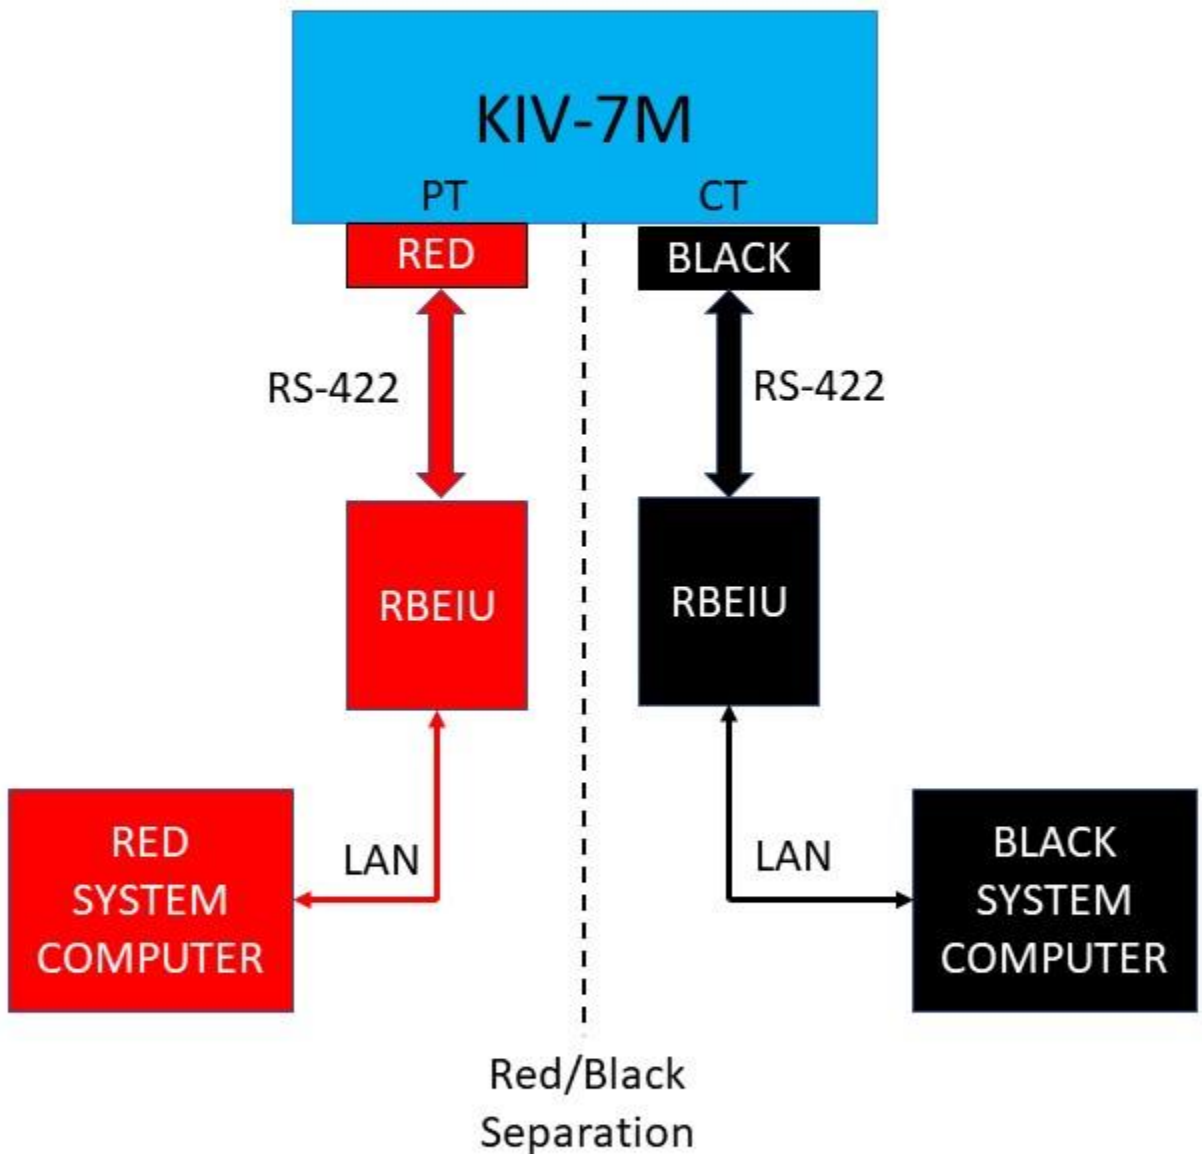

RED/BLACK Encryption Interface Unit (RBEIU)

RBEIU Red Unit Front View

RBEIU Red Unit Rear View

The RED / BLACK Encryption Interface Unit is a custom encryption and decryption interface unit. The RBEIU provides a network interface to a KIV-7M Encryption Unit.

FUNCTIONS

- ▶ Provides a LAN interface enabling access to a KIV-7M encryption unit by multiple computers over a LAN. Devices may be colocated or remote.
- ▶ Translates data received over a LAN using TCP/IP into the clock, data and gate protocol used by the KIV-7M encryption unit via its RS-422 port on a single channel.
- ▶ No connection between the Red and Black interfaces.

Leader in Creative Technology

3525 Quakerbridge Rd
Suite 906
Hamilton, NJ 08619
www.skylinktechnology.com

Red / Black Encryption Interface Unit (RBEIU) Block Diagram

Typical system shown using two separate RBEIUs