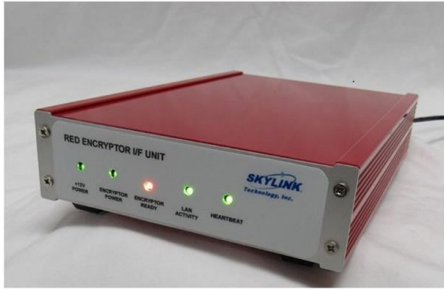

RED/BLACK Encryption Interface Unit (RBEIU)

RBEIU Red Unit Front View

RBEIU Red Unit Rear View

The RED / BLACK Encryption Interface Unit is a custom encryption and decryption interface unit. The RBEIU provides a network interface to a KIV-7M Encryption Unit.

FUNCTIONS

- ▶ Provides a LAN interface enabling access to a KIV-7M encryption unit by multiple computers over a LAN. Devices may be colocated or remote.
- ▶ Translates data received over a LAN using TCP/IP into the clock, data and gate protocol used by the KIV-7M encryption unit via its RS-422 port on a single channel.
- ▶ No connection between the Red and Black interfaces.